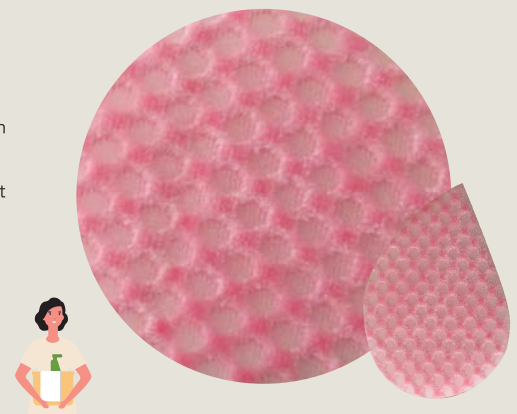

trepica micro

This is an ultra-fine brush of 0.013mm, even finer than a regular trepica brush.

The fine and soft bristles softly remove dirt from fine grooves and scratches.

It can remove dirt with light force.