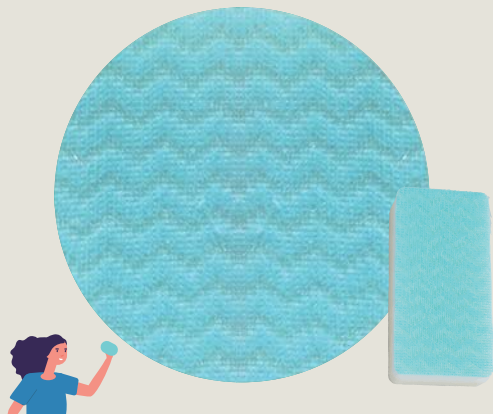

trepica series

What is trepica?

0.045mm

The 0.045mm ultra-fine fiber brush penetrates fine grooves and removes dirt

Feature

The conventional sponge and brush can't reach deep fine grooves and scratches, and these leave dirt to stay. However, since the trepica brush is finer than a hair, it can reach fine grooves and scratches, and remove dirt.

trepica's merit

It reaches fine grooves and scratches that are invisible and scrape dirt because of the 0.045mm ultra-fine fiber brush.

trepica's merit

01

It is a material that is hard to scratch when washing dishes.

trepica's merit

02

It is possible to wash dirt thoroughly with fine foam.

trepica's merit

03

Different varieties of trepica

There are different kinds of materials that trepica is pasted on Nylon, Acrylic, Microfiber, and Rayon.

trepica x nylon

Even the stubborn dirt can be scraped off.

Combinations of ultra-fine brushes and sturdy nylon bristles.

The trepica brushes scrape dirt from fine grooves and scratches and it even scrapes dirt stuck to the object's surface with nylon bristles. Ideal for cleaning uneven surfaces and stubborn stains.