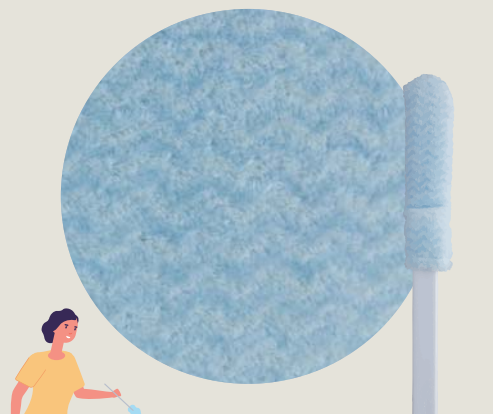

trepica x nylon

Even the stubborn dirt can be scraped off.

Combinations of ultra-fine brushes and sturdy nylon bristles.

The trepica brushes scrape dirt from fine grooves and scratches and it even scrapes dirt stuck to the object's surface with nylon bristles. Ideal for cleaning uneven surfaces and stubborn stains.

Representative products

KT301
Kitchen Sponge
trepica

TJ001
Toilet Brush
w/ Case

trepica x rayon

Scrape dirt off and entangle it.

Combinations of ultra-fine brushes, and rayon material that entangle dirt.

The trepica brushes scrape dirt from fine grooves and scratches, and the rayon material entangles the scraped dirt. The stains on the fabric can be easily removed by rinsing it with water and keeping it clean for a long time.

Representative products

CA201
Cleaning Sponge
trepica

CA202
Cleaning Cloth
trepica

trepica x acrylic

Scrape dirt off and wipe it off in close contact.

Combinations of ultra-fine brushes and acrylic fibers that adhere to dirt and wipe it away.

The brush scrapes dirt from fine grooves and scratches, and the acrylic fibers adhere to water stains and tea stains and wipe these off. These double effects remove dirt with water only.

Representative products