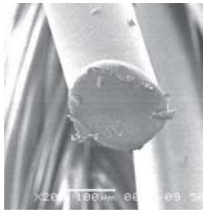

trepica series

What is trepica?

0.045mm

The 0.045mm ultra-fine fiber brush penetrates fine grooves and removes dirt

Feature

The conventional sponge and brush can't reach deep fine grooves and scratches, and these leave dirt to stay. However, since the trepica brush is finer than a hair, it can reach fine grooves and scratches, and remove dirt.

trepica's merit

It reaches fine grooves and scratches that are invisible and scrape dirt because of the 0.045mm ultra-fine fiber brush.

trepica's merit

01

It is a material that is hard to scratch when washing dishes.

trepica x nylon

Even the stubborn dirt can be scraped off.

Combinations of ultra-fine brushes and sturdy nylon bristles.

The trepica brushes scrape dirt from fine grooves and scratches and it even scrapes dirt stuck to the object's surface with nylon bristles. Ideal for cleaning uneven surfaces and stubborn stains.

Representative products

KT301
Kitchen Sponge
trepica

TJ001
Toilet Brush
w/ Case

trepica x rayon

Scrape dirt off and entangle it.

Combinations of ultra-fine brushes, and rayon material that entangle dirt.

The trepica brushes scrape dirt from fine grooves and scratches, and the rayon material entangles the scraped dirt. The stains on the fabric can be easily removed by rinsing it with water and keeping it clean for a long time.