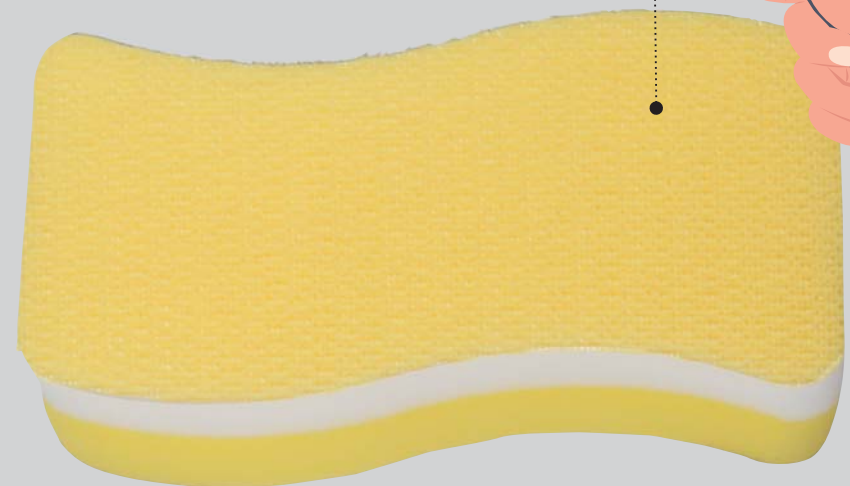

trepica series

What is trepica?

0.045mm

The 0.045mm ultra-fine fiber brush penetrates fine grooves and removes dirt

Feature

The conventional sponge and brush can't reach deep fine grooves and scratches, and these leave dirt to stay. However, since the trepica brush is finer than a hair, it can reach fine grooves and scratches, and remove dirt.

trepica's merit

It reaches fine grooves and scratches that are invisible and scrape dirt because of the 0.045mm ultra-fine fiber brush.

trepica's merit

01

It is a material that is hard to scratch when washing dishes.

trepica x nylon

Even the stubborn dirt can be scraped off.

Combinations of ultra-fine brushes and sturdy nylon bristles.

The trepica brushes scrape dirt from fine grooves and scratches and it even scrapes dirt stuck to the object's surface with nylon bristles. Ideal for cleaning uneven surfaces and stubborn stains.

Representative products

KT301
Kitchen Sponge
trepica

TJ001
Toilet Brush
w/ Case

trepica x rayon

Scrape dirt off and entangle it.

Combinations of ultra-fine brushes, and rayon material that entangle dirt.

The trepica brushes scrape dirt from fine grooves and scratches, and the rayon material entangles the scraped dirt. The stains on the fabric can be easily removed by rinsing it with water and keeping it clean for a long time.