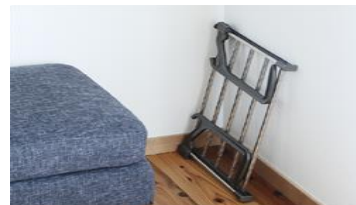

Space-saving and can dry a lot of bath towels

Telescopic Laundry Hanger

You can dry your bath towels
anywhere, outdoors or indoors!

introduction

Can be used according to the thickness you want to hang it

It can be adjusted by sliding it back and forth to match the thickness of the place where you want to hang it, up to 19.5cm.

Non-clothing items can also be dried flat

Shoes, pillows, and other items of clothing can also be dried flat.

The bar can be extended to dry a lot of stuff

The bar can be extended and retracted from 41cm to 75cm, allowing for drying many loads of laundry, such as 10 face towels or 5 bath towels.

Folds compactly for storage

The telescopic design allows it to be folded compactly for space-saving storage.

Can be dried in various outdoor and indoor locations
It can be dried in various places such as balconies, walls, clotheslines, drawers of chests of drawers, etc.