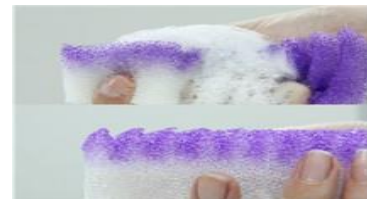

# KITCHEN SPONGE GIZA

It can be washed easily to reach grooves and gaps with a jagged design. ※GIZA means jagged in Japanese.

KGZ01  
PURPLE

KGZ01  
PINK

**The characteristic of the shape**  
It can be washed the dirt away easily because the shape reaches deeply into grooves.

**Lather up well and drains easily**  
Lather up well with a little detergent and possible to keep cleanly because it drains well.

**Antibacterial coating**  
The sponge contains an antibacterial agent.

**Not cause any scratches**  
Wash dirt away completely with a special coating. You do not have to worry about any scratches because of non-abrasive.