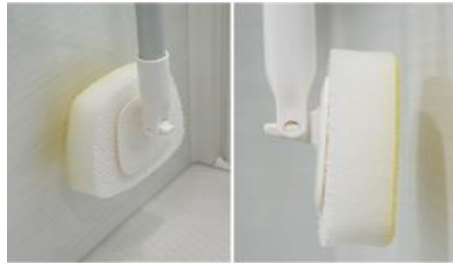

### introduction

This brush can be stored floating with magnets for quick drying and clean use.

### Can be stored floating off the floor and wall for quick drying and clean use

Since it can be attached to the bathroom wall with magnets, it can be stored floating off the floor and wall and let air through, allowing the sponge to dry quickly and be used cleanly.

### Ultra-fine brush clean off dirt in fine grooves

The ultra-fine brush trepica reaches even the dirt in the smallest grooves of bathrooms and bathtubs and cleans them off.

#### Grip with magnet

A magnet on the edge of the handle allows it to be quickly and easily attached to the bathroom wall for storage when not in use.