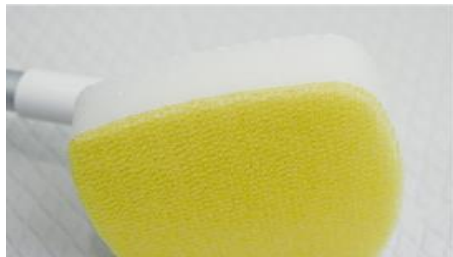

### Can be stored floating off the floor and wall for quick drying and clean use

Since it can be attached to the bathroom wall with magnets, it can be stored floating off the floor and wall and let air through, allowing the sponge to dry quickly and be used cleanly.

### Easy to install and remove and easy to store

Magnets can be easily installed and removed without damaging bathroom walls.

※Depends on the wall, it can't be used.

### Ultra-fine brush clean off dirt in fine grooves

The ultra-fine brush trepica reaches even the dirt in the smallest grooves of bathrooms and bathtubs and cleans them off.